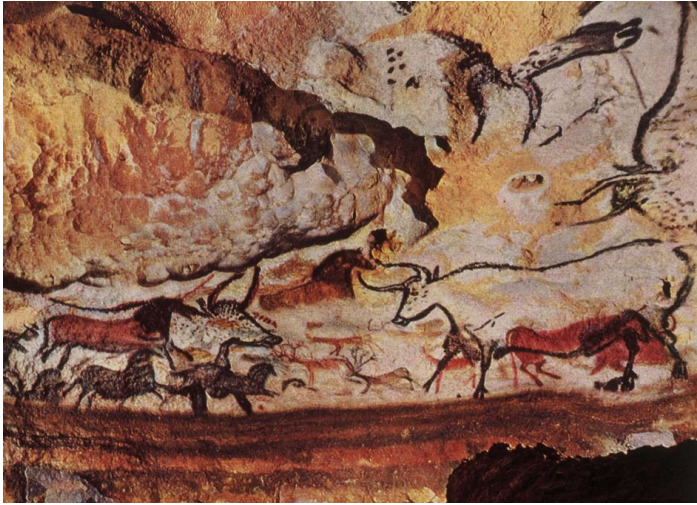

Murals, Prehistoric to present day

Lascaux cave France 17,000 ya

Star of Teleilat Ghassul, 4000 BCE, fresco on cave wall

Bull-leaping fresco palace of Knossos (reconstructed), c. 1400 B.C.E., fresco

Leonardo da Vinci Last Supper 1490 mural